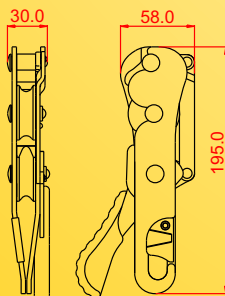

INDY EVO

801.02

weight: 450 g
certifications:

CE EN 341(2,A):11
static ropes (EN 1891)
ø11mm

CE EN 12841/C:06
static and dynamic ropes (EN 1891 - EN 892)
ø10÷12mm (one person)
ø11÷12mm (two people)

NFPA-L
static ropes (EN 1891)
ø10÷13mm (one person)

NEW!

**IT ALLOWS TO
TAKE IN SLACK
THE ROPE!**

INDY EVO is a manually operated descender device with double auto-locking system, that locks both when the lever is released or when it is pressed.

INDY EVO is also a descender device (conform to EN 12841 type C) for working rope and it allows a descent at a controlled speed and stop at any time, hands free, on a static rope (EN 1891) or dynamic rope (EN 892).

Light weight and compact size, long life guaranteed by the stainless steel cams and low maintenance make it a working tool very appreciated by the industry.

It allows the lowering of two people at the same time. Available in the version certified NFPA-G, #801.03

**CERTIFIED FOR
TWO PEOPLE!**

DESCENT

PROFESSIONAL LINE

WWW.KONG.IT